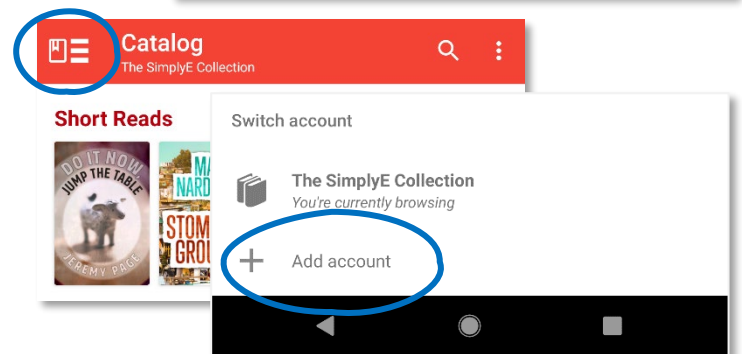

Log In to your Library

- If it's your first time opening SimplyE, tap **Find Your Library**
- Otherwise tap the **≡** icon on the upper-left corner, then **Add Account**
- Locate and tap **Library Name** in the list
- Tap **Settings** in the lower-right corner, then **Accounts**, then select your library
- Enter your library card number and password
- Tap **Log in**