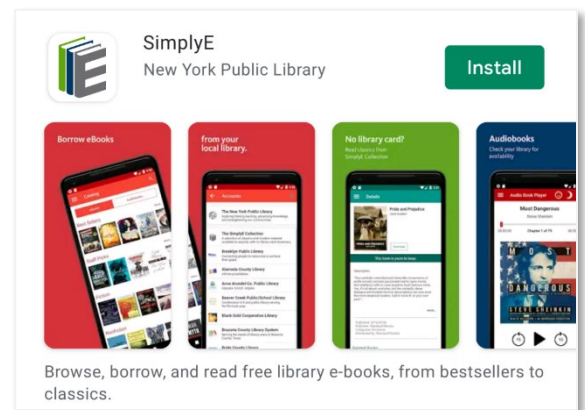

GETTING STARTED

Install the App

- Open the Google Play Store app and search for **SimplyE**
- Tap **Install**, then open the SimplyE App
- Tap **Agree** to accept the Terms of Service